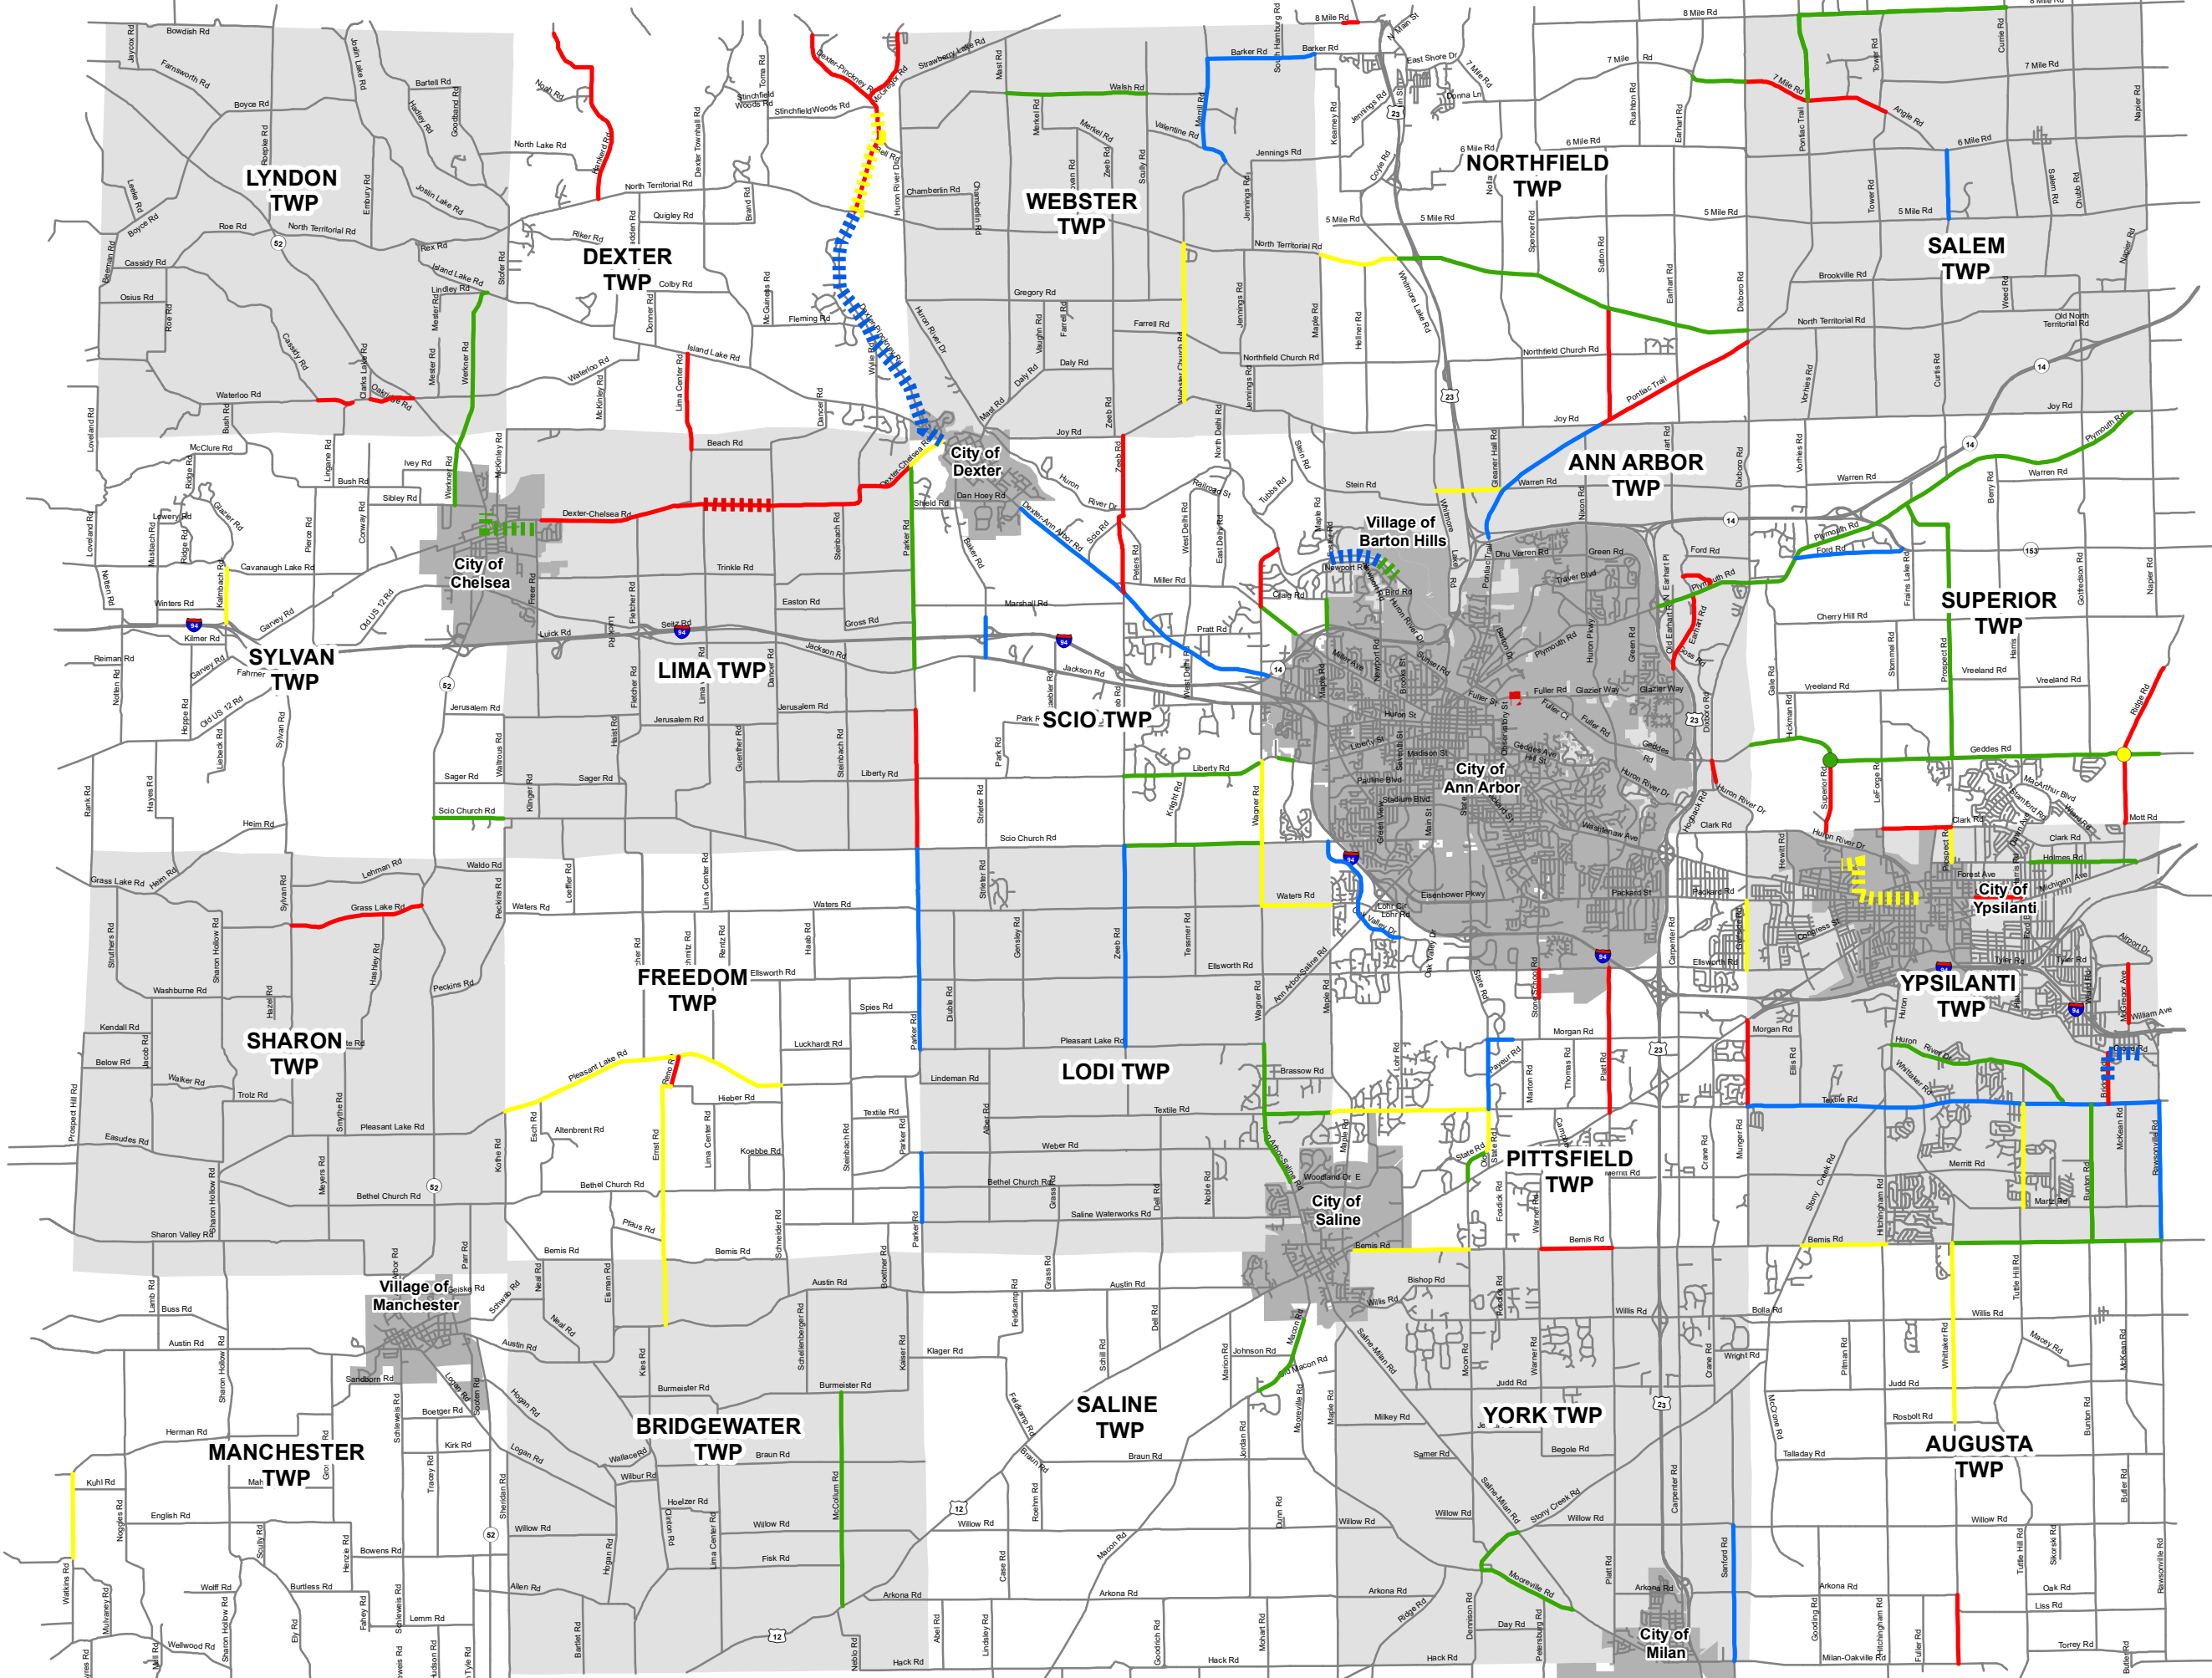

Washtenaw County Millage Projects 2025-2028

Road Projects

- 2025 (Green line)
- 2026 (Red line)
- 2027 (Yellow line)
- 2028 (Blue line)

Non-Motorized Projects

- 2025 (Green dashed line)
- 2026 (Red dashed line)
- 2027 (Yellow dashed line)
- 2028 (Blue dashed line)